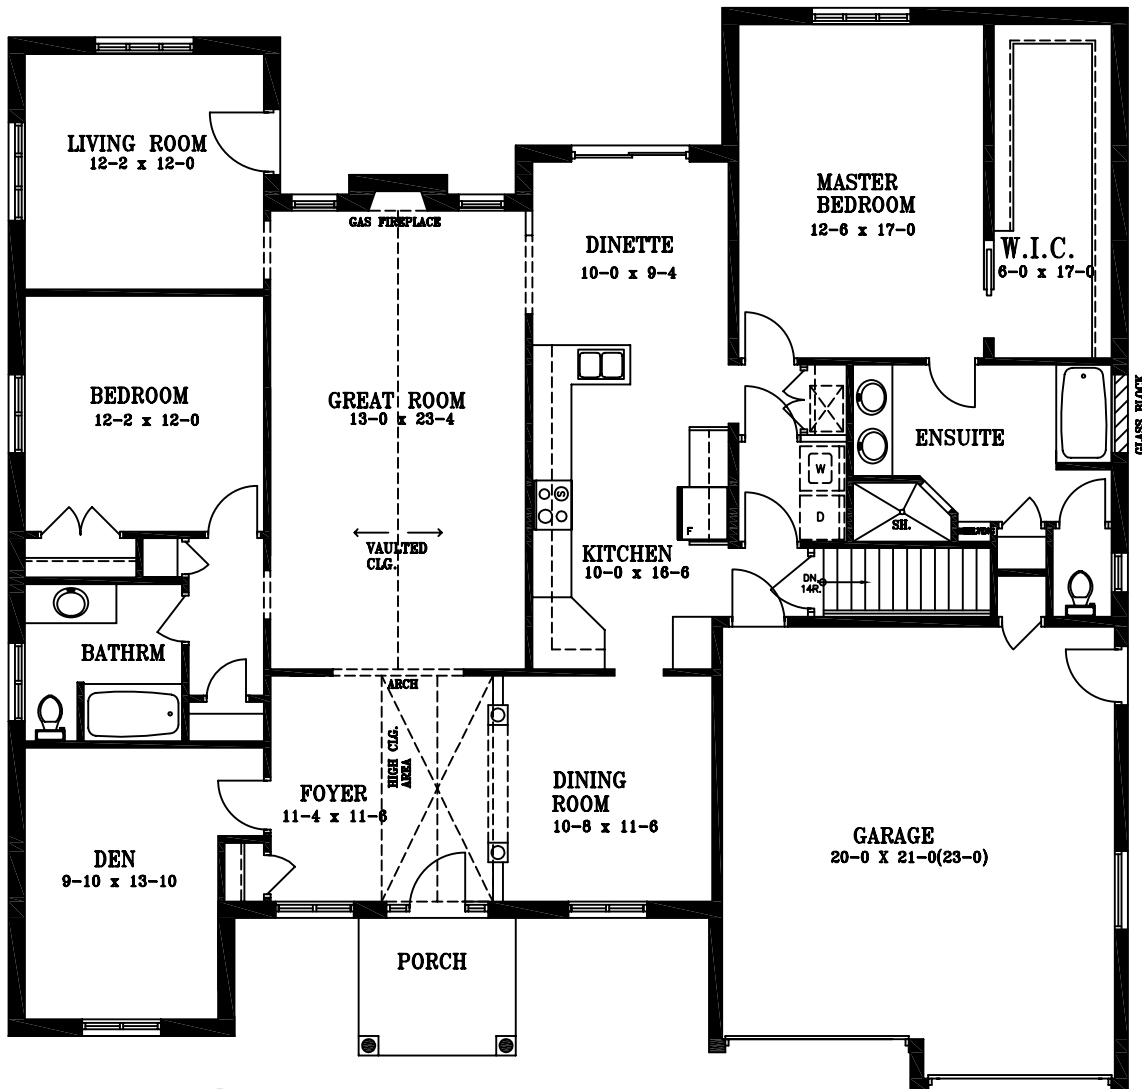

TANDI HOMES

THE MERLOT

FRONT ELEVATION

GROUND FLOOR PLAN

2200 SQ. FT

” Building the Elegance of your Choice ”